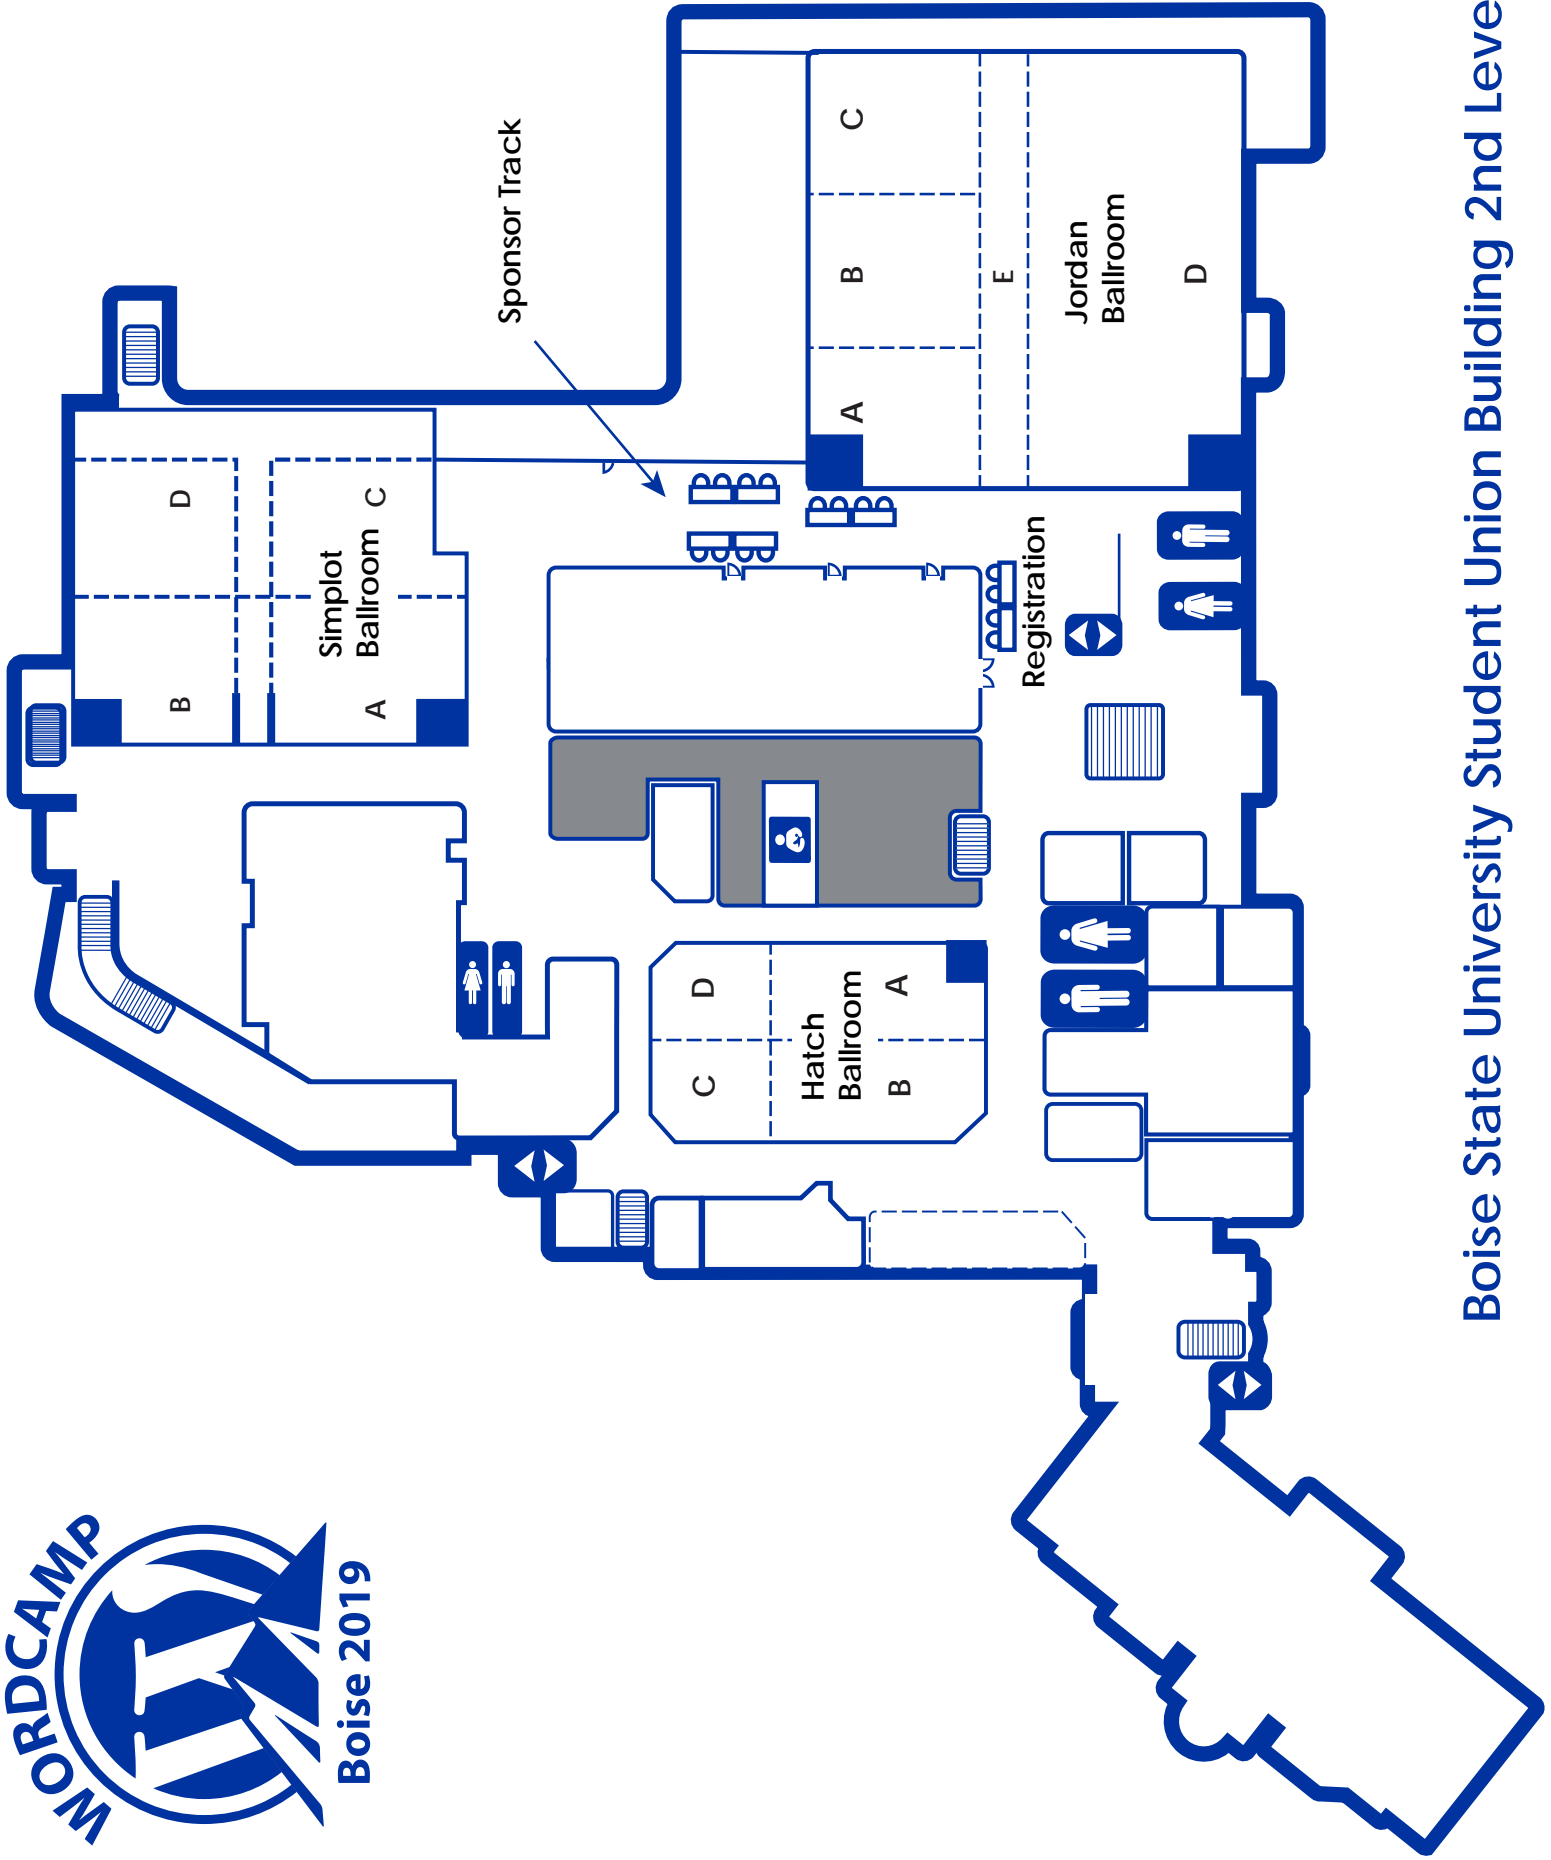

Boise 2019

Boise State University Student Union Building 2nd Level